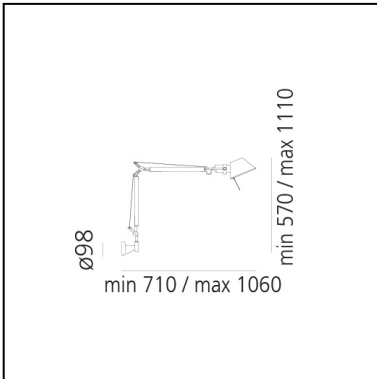

## LUMINAIRE \*

- Watt: **10,5W**
- Voltage: **220V-240V**
- Delivered lumen output: **615lm**
- Efficiency: **58%**
- Efficacy: **61.49lm/W**
- CRI: **80**

\* Photometric data may vary depending on the source installed.  
Light measurements are provided in relative form and technical lighting calculations may be updated according to the effective source used.

## DIMENSIONS

- Length: **710 mm**
- Height: **570 mm**
- Max Extension Height: **1110 mm**
- Max Extension Length: **1060 mm**